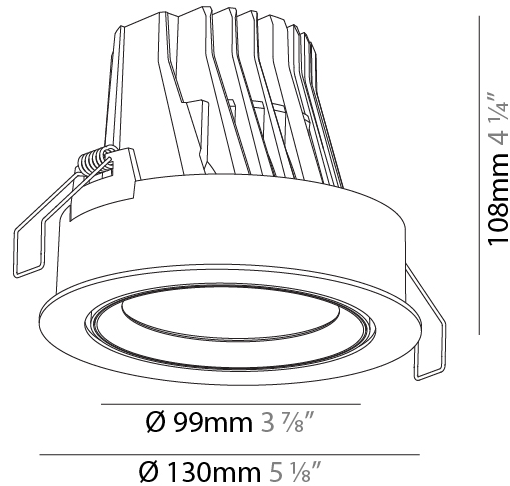

PHYSICAL

Shape: Round
Diameter (mm): 130
Diameter (in): 5 1/8
Height (mm): 108
Height (in): 4 1/4
Ceiling Thickness (mm): 10 / 12.5 / 15
Ceiling Thickness (in): 3/8 or 1/2 or 9/16
Min. Recessing Depth (mm): 130
Min. Recessing Depth (in): 5 1/8
Light Distribution: Adjustable / Downlight
Weight (kg): 0.707
Weight (lbs): 1.56
Fixture Finish: SSR / BKV / CWI / CRY / HAB / UFT / ITA / RUA / FTG / MYG / LOD / PUS / FRO / FUP / KIA / POP / BLS / SPG / MEY / GOH / GUM / CHC / COM / ABZ / JAG / OBR / MOS / ROR
Fixture Material: Aluminum Die Cast
Cut-out Measurements: 120mm / 4 3/4"

ELECTRICAL

Lamp Type: LED (Zhaga Standard)
Input Wattage (W): 28.6
Total Output Wattage (W): 26
Dimming: Tri-Mode (Non-Dimming and Phase Dimming (120Vac only) and 0-10V Dimming)
Driver Included: No
Driver Location: Recessed Housing
Driver Type: Constant Current - Universal
Driver Class: Class 2
Housing: See components
Input Voltage (V): 120 - 277
Constant Current (MA): 700

LED

Number of LEDs: 1
Color Temperature (°K): 2700 / 3000 / 3500 / 4000
Max. Delivered Lumen (lm): 2960 / 3030 / 3185 / 3250
CRI: >90 CRI
Lamp Life (hrs): 50000

OPTICAL

Reflector: 18 / 26 / 40
Adjustability: Rotational 355°; Tilt 30°

RATINGS AND CERTIFICATIONS

Certified By: Certified for North American Standards
IP rating: IP20

PROJECT	_____
TYPE	_____
SPECIFIER	_____
QUANTITY	_____
DATE	_____

120mm 4 3/4"

130mm 5 1/8"

10 | 15mm 3/8" 9/16"

30°

355°

A